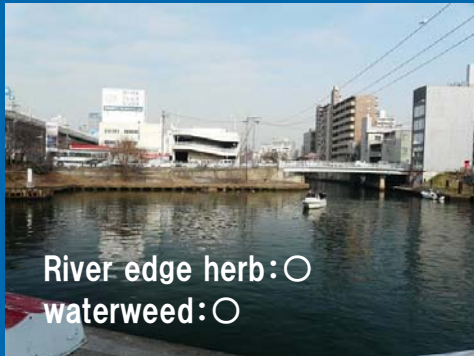

Upstream of the Nishiki Bridge

River Edge Herb: ○
Waterweed: ○

Upstream of the Nayabashi-Bridge

River Edge Herb: ○
Waterweed: ○

Upstream of the Iwai-Bridge

Waterfront Environment ●:existing, ○:few or unidentified