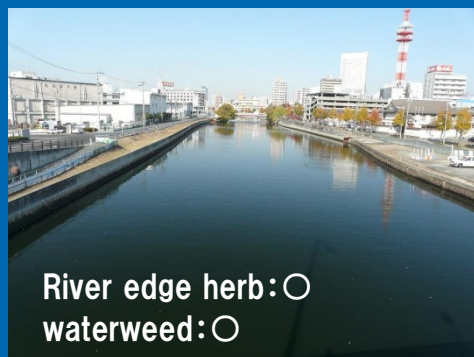

Upstream of the Hataya Bridge