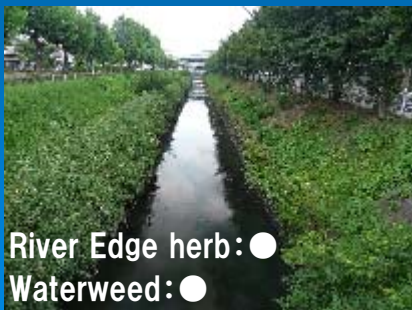

Waterfront Environment

●:existing, ○:few or unidentified

River Edge Herb: ●
Waterweed: ●

Downstream of Motoirihimon
sluice

River Edge Herb: ●
Waterweed: ●

Upstream of the Sakae Bridge

River Edge Herb: ●
Waterweed: ●

Meoto Bridge ~ Sanage Bridge

River Edge Herb: ○
Waterweed: ●

The Sanage Bridge / Drop

River Edge Herb: ○
Waterweed: ●

Upstream of the Kitashimizu
Bridge

River Edge Herb: ●
Waterweed: ●

Downstream of the Tabata Bridge

River Edge herb: ●
Waterweed: ●

Upstream of Kinjyo Bridge

River Edge Herb: ○
Waterweed: ●

Downstream of the Jyohoku
Bridge

River Edge Herb: ○
Waterweed: ●

Downstream of the Nakatsuchido
Bridge

Waterfront Environment