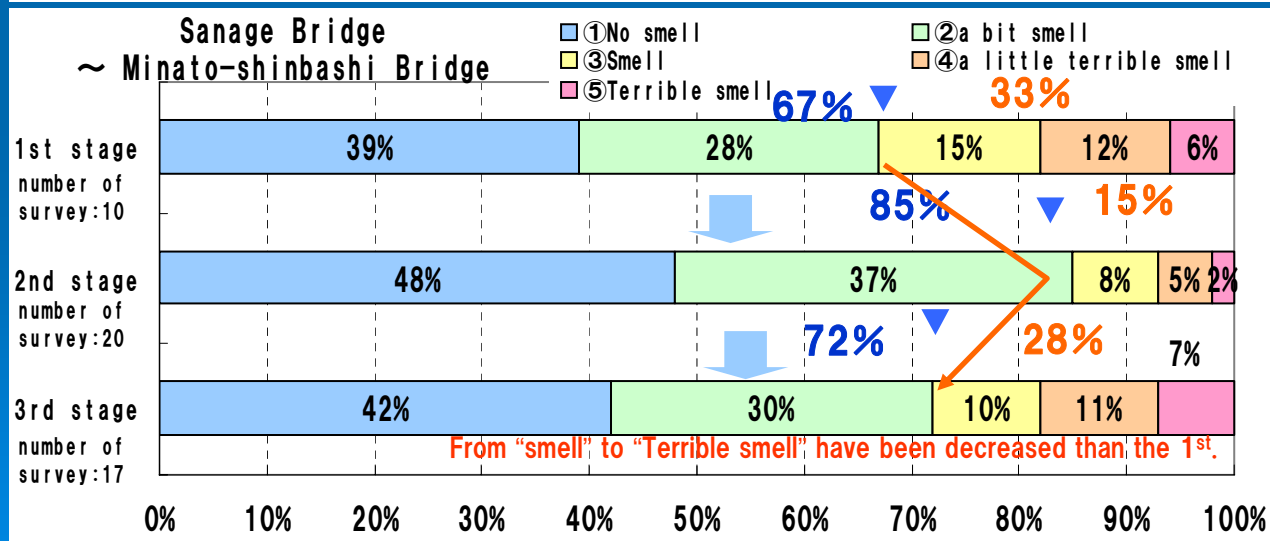

Smell (with TRWKR, no rain)

As shown in below graph, “smell”, ”a bit smell”, and “terrible smell” of the 3rd stage increased than the 2nd stage, but decreased than same time of the 1st stage.