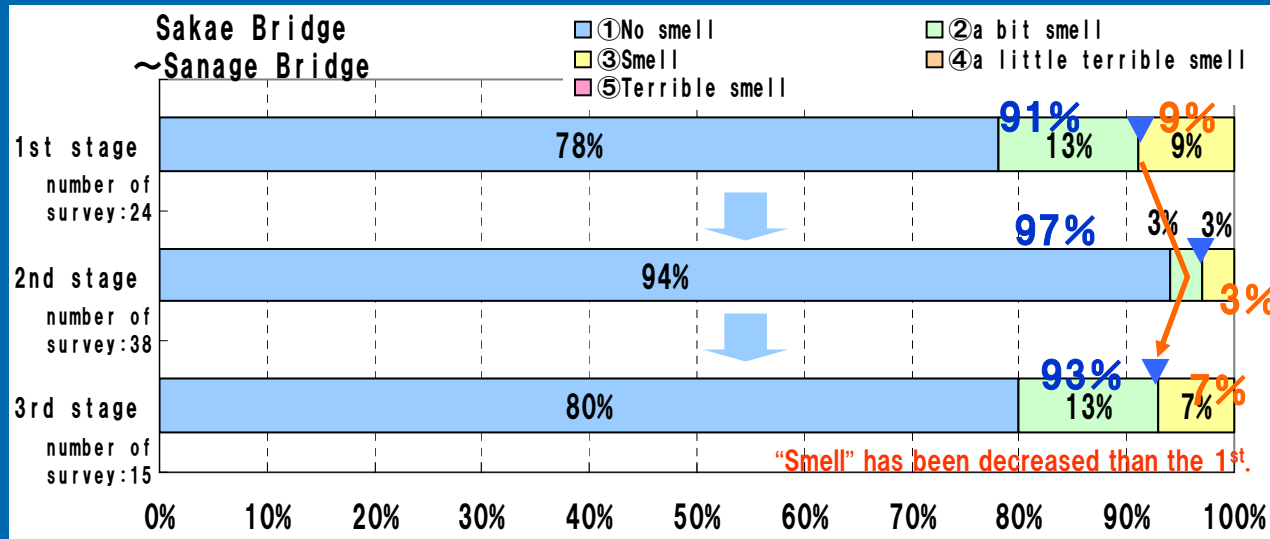

Smell (with TRWKR, no rain)

As shown in below graph, “smell”, ”a bit smell”, and “terrible smell” of the 3rd stage increased than the 2nd stage, but decreased than same time of the 1st stage.