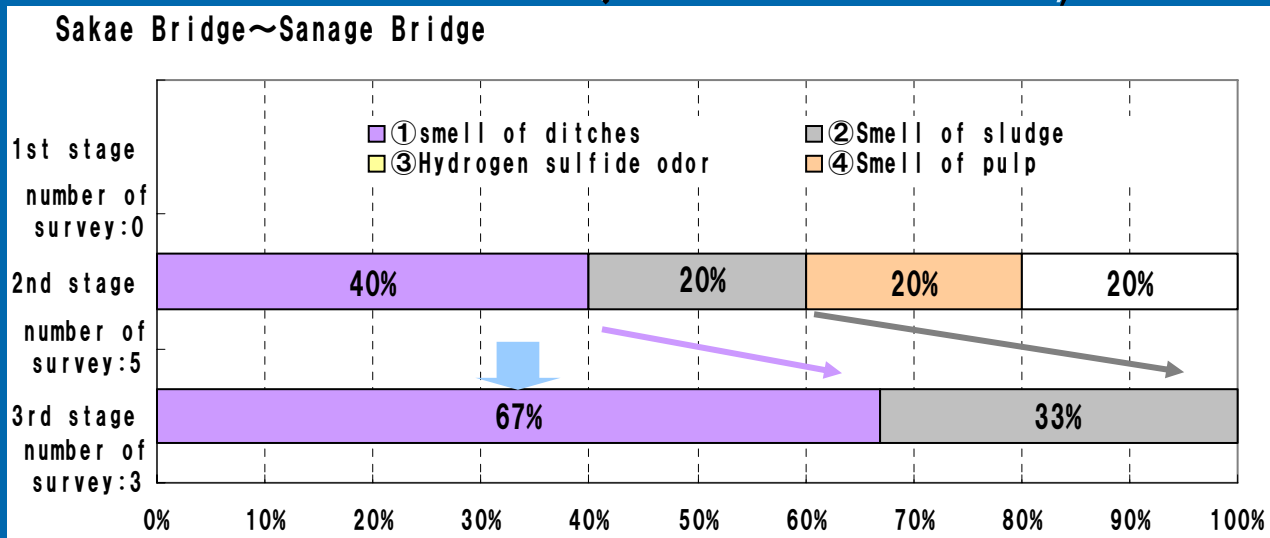

Kinds of smell (with TRWKR, no rain)

■ What kind of smell is lot?

- Smell of ditch is the most common.
- On the ratio of classification of the 3rd stage, smell of ditches decreased and smell of sludge increased compare with the 2nd stage.