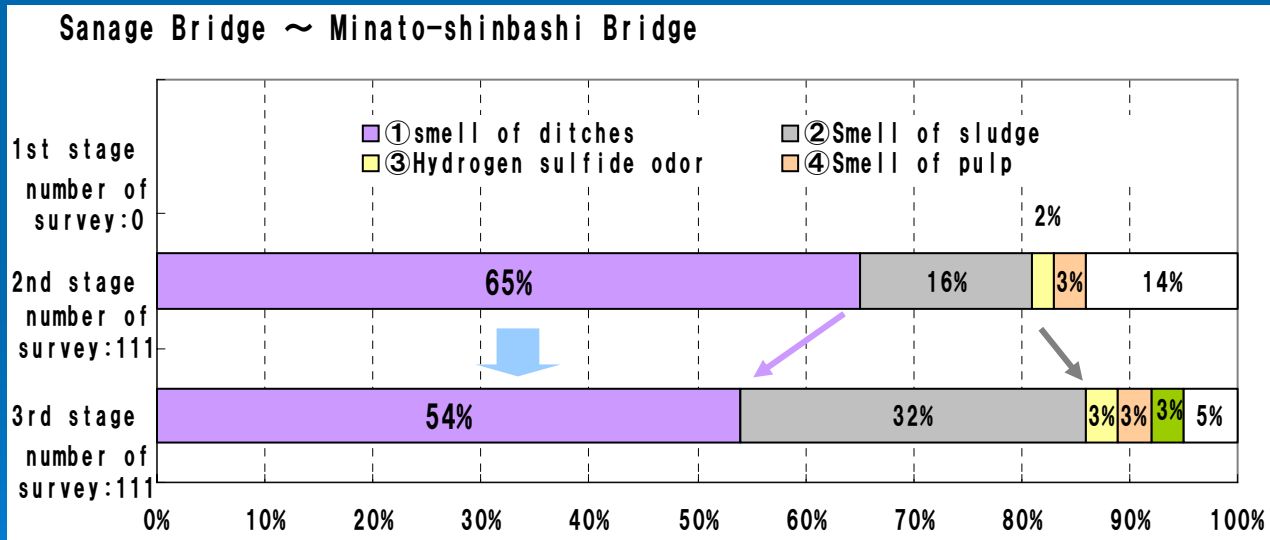

Kinds of smell (with TRWKR, no rain)

■ What kind of smell is lot?

- Smell of ditch is the most common.
- On the ratio of classification of the 3rd stage, smell of ditches decreased and smell of sludge increased compare with the 2nd stage.