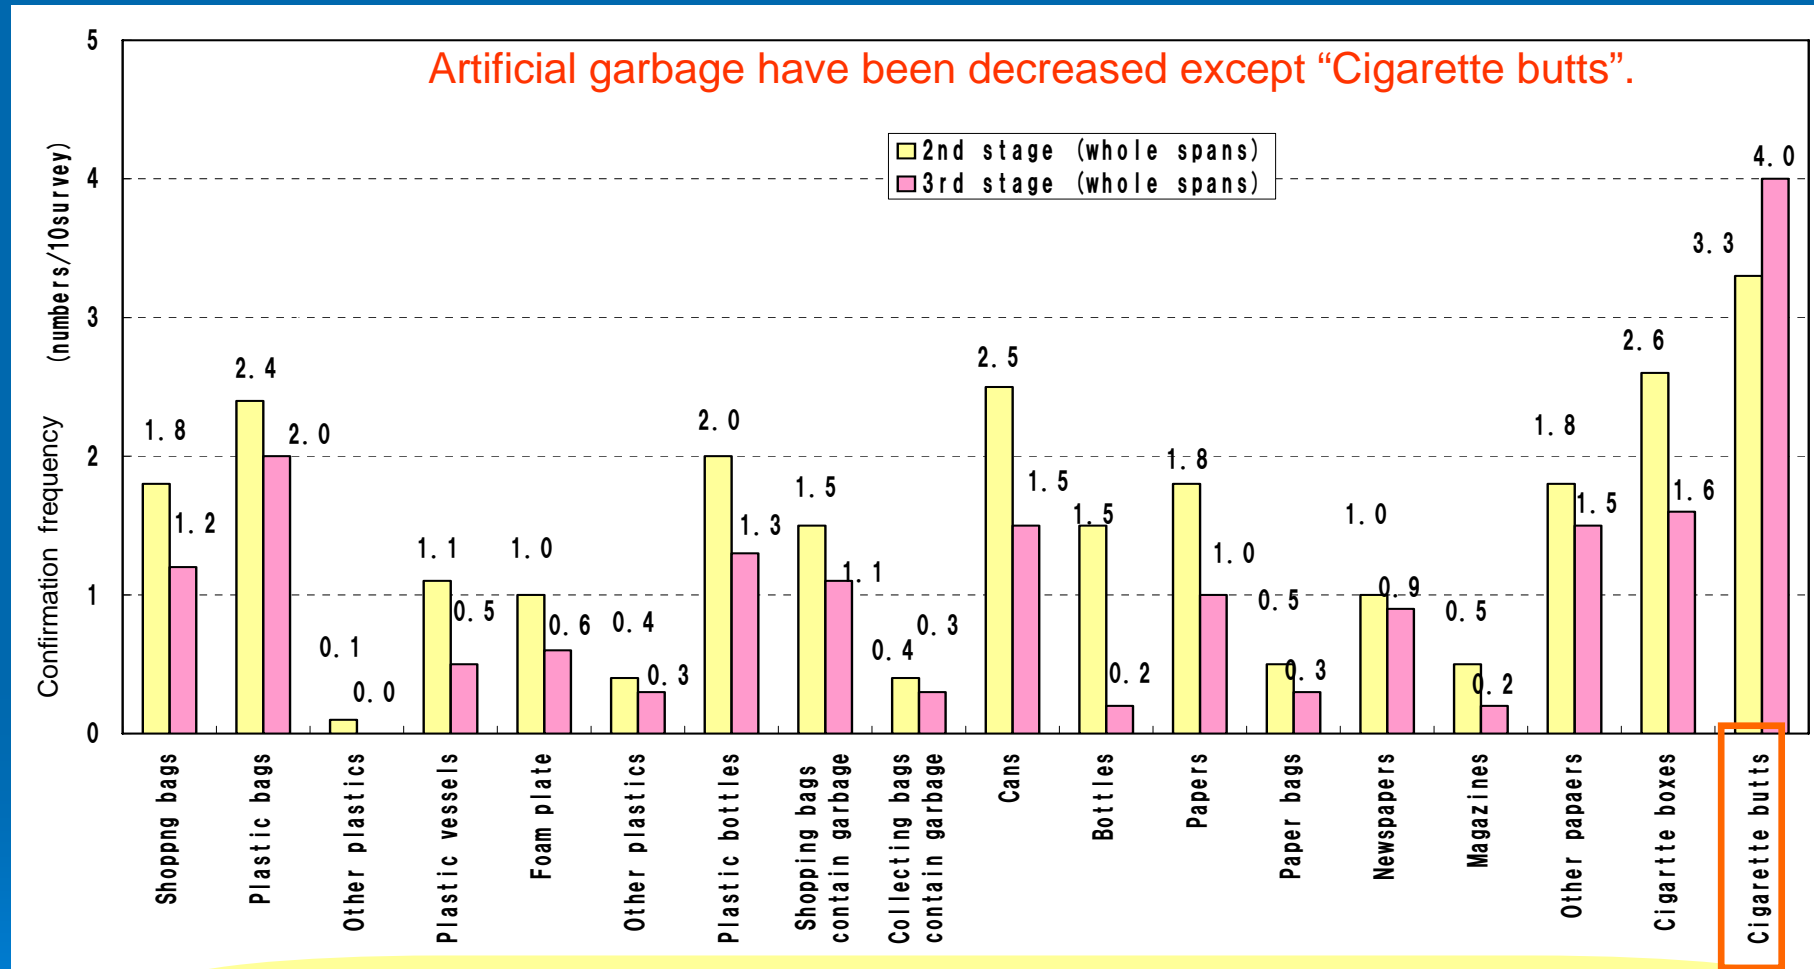

Artificial garbage

(2) Change of confirmation frequency

As a whole, artificial garbage in the 3rd stage have been decreased than the 2nd stage. However, there have been cigarette butts on street.