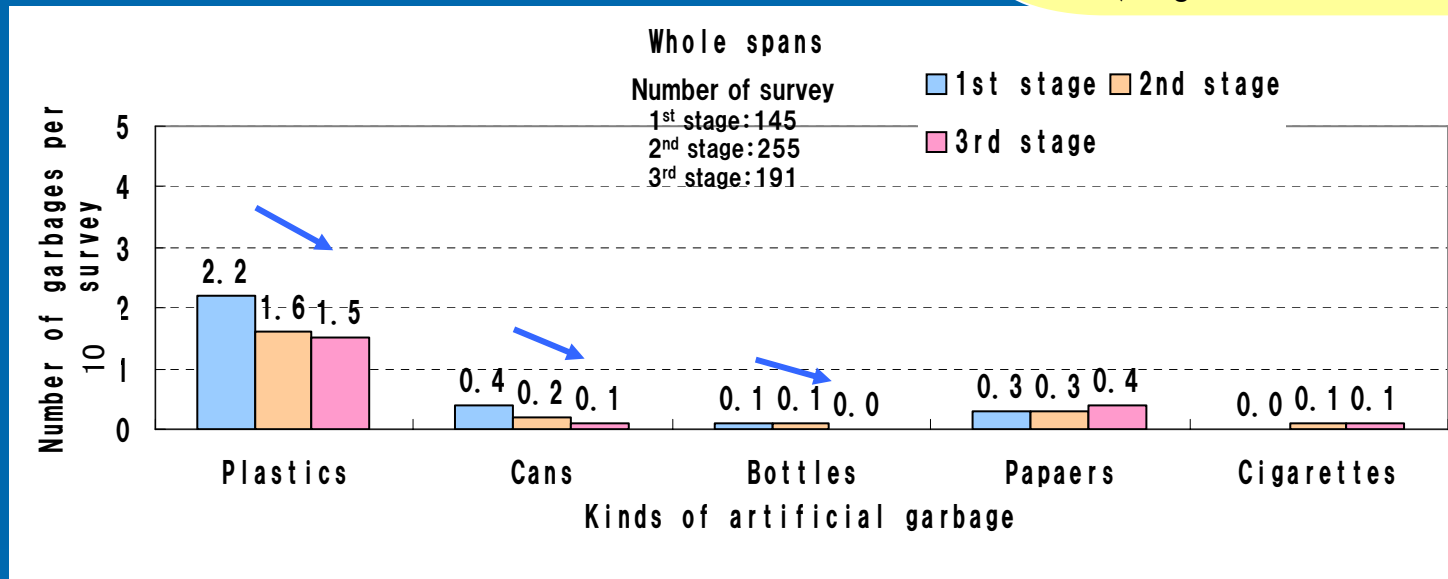

# Artificial garbage

## (1) Change of number (with TRWKR, whole span)

■ Artificial garbage  
 Plastics (shopping bags, plastic bags, pot noodle cups, foam tray, plastic bottle, garbage bags, etc)  
 Cans, Cigarettes

“Plastics”, ”Cans”, “Bottles” of the 3<sup>rd</sup> stage have been decreased than the 1<sup>st</sup> stage. It can be thought that, progress of civic awareness for clean up Horikawa River has decreased artificial garbage.