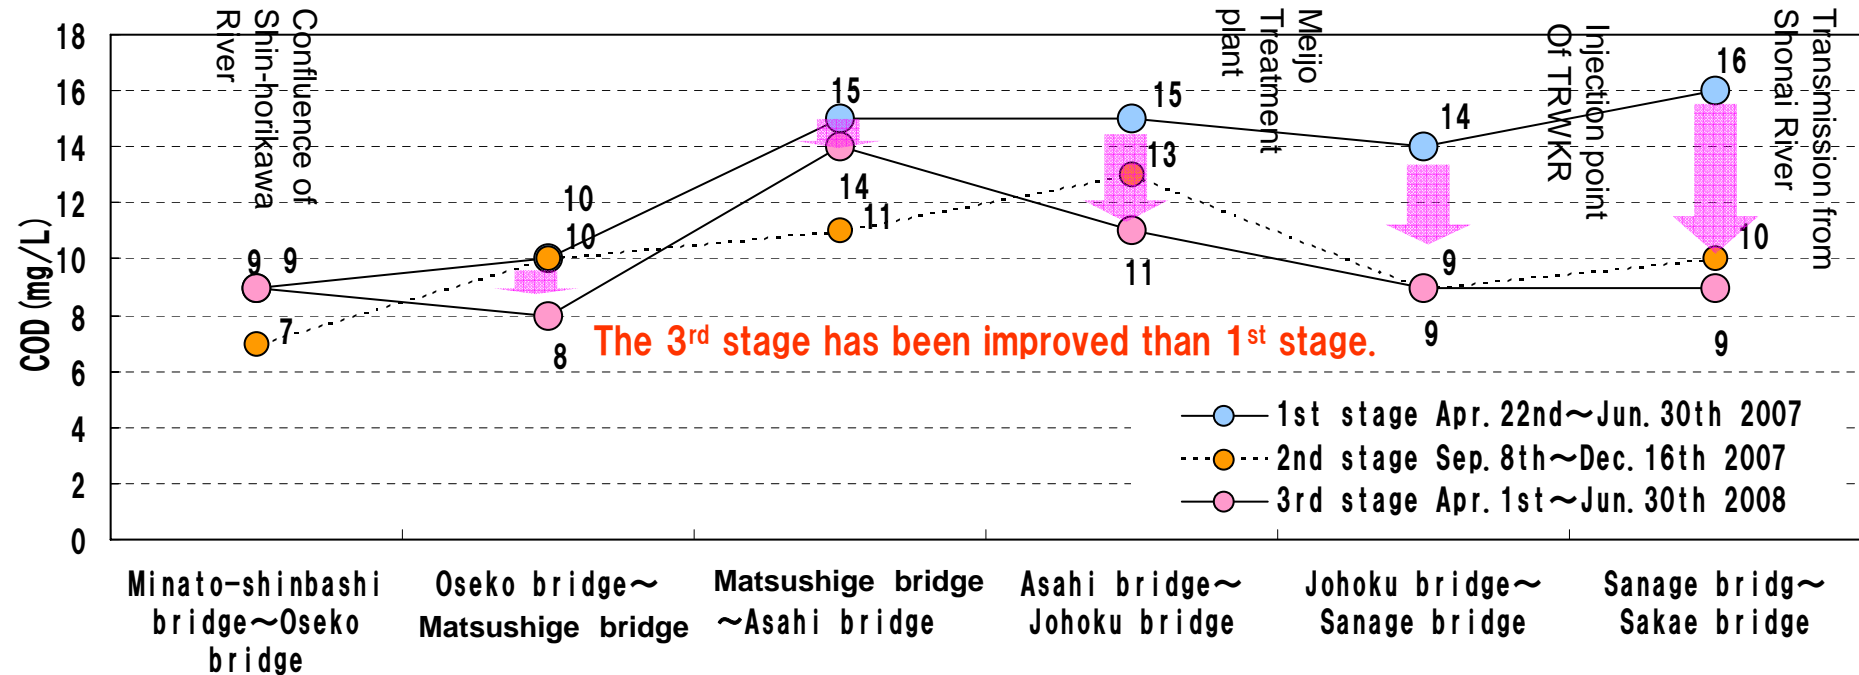

Longitudinal change of COD

span average: with TRWKR, no rain

■ Has COD been improved?

Overall COD has been improved, compare with same time in the 1st stage.